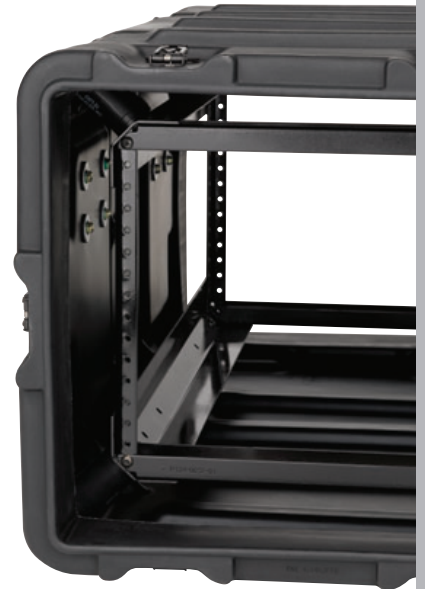

HARDIGG® BLACKBOX™

| Part Number | Rack Height U-Size | | Rack Length | | Rack Width | | Lid I.D. Front/Back ¹ | Length O.D. ² | | Width O.D. | | Height O.D. ³ | | Weight | | Shipping Cube | |
|--------------|--------------------|-----|-------------|-----|------------|-----|----------------------------------|--------------------------|-----|------------|-----|--------------------------|-----|--------|------|-----------------|----------------|
| | in | mm | in | mm | in | mm | in | in | mm | in | mm | in | mm | lbs | kg | ft ³ | m ³ |
| BlackBox 3U | 5.25 | 133 | 24 | 610 | 19 | 483 | 2.2/5.2 | 38.5 | 978 | 24.6 | 625 | 11.4 | 289 | 42 | 19.1 | 6.2 | 0.18 |
| BlackBox 4U | 7.00 | 178 | 24 | 610 | 19 | 483 | 2.2/5.2 | 38.5 | 978 | 24.6 | 625 | 13.1 | 333 | 47 | 21.3 | 7.2 | 0.20 |
| BlackBox 5U | 8.75 | 222 | 24 | 610 | 19 | 483 | 2.2/5.2 | 38.5 | 978 | 24.6 | 625 | 14.9 | 378 | 48 | 21.8 | 8.2 | 0.23 |
| BlackBox 7U | 12.25 | 311 | 24 | 610 | 19 | 483 | 2.2/5.2 | 38.5 | 978 | 24.6 | 625 | 18.4 | 467 | 51 | 23.1 | 10.1 | 0.29 |
| BlackBox 9U | 15.75 | 400 | 24 | 610 | 19 | 483 | 2.2/5.2 | 38.5 | 978 | 24.6 | 625 | 21.9 | 556 | 56 | 25.4 | 12.0 | 0.34 |
| BlackBox 11U | 19.25 | 489 | 24 | 610 | 19 | 483 | 2.2/5.2 | 38.5 | 978 | 24.6 | 625 | 25.4 | 644 | 60 | 27.2 | 13.9 | 0.39 |
| BlackBox 14U | 24.50 | 622 | 24 | 610 | 19 | 483 | 2.2/5.2 | 38.5 | 978 | 24.6 | 625 | 30.6 | 778 | 66 | 29.9 | 16.8 | 0.48 |

¹ - Lid Outside Dimension (O.D.) = Lid I.D. plus 1.3" on 5.2" lids and plus 1.1" on 2.2" lids

² - Length includes stiffening ribs

³ - Height excludes .44" stacking ribs

HARDIGG CASES® South Deerfield, MA 01373 • 800-542-7344 • Hardigg.com
HARDIGG® UK Ashford, Kent, UK • +44 (0) 1233 895895 • HardiggEurope.com
HARDIGG® CANADA St-Jean-sur-Richelieu, QC • 450-348-2753 • Hardigg.com
HARDIGG® FRANCE Saint Denis • +33 (0) 1 48 13 15 50 • HardiggEurope.com